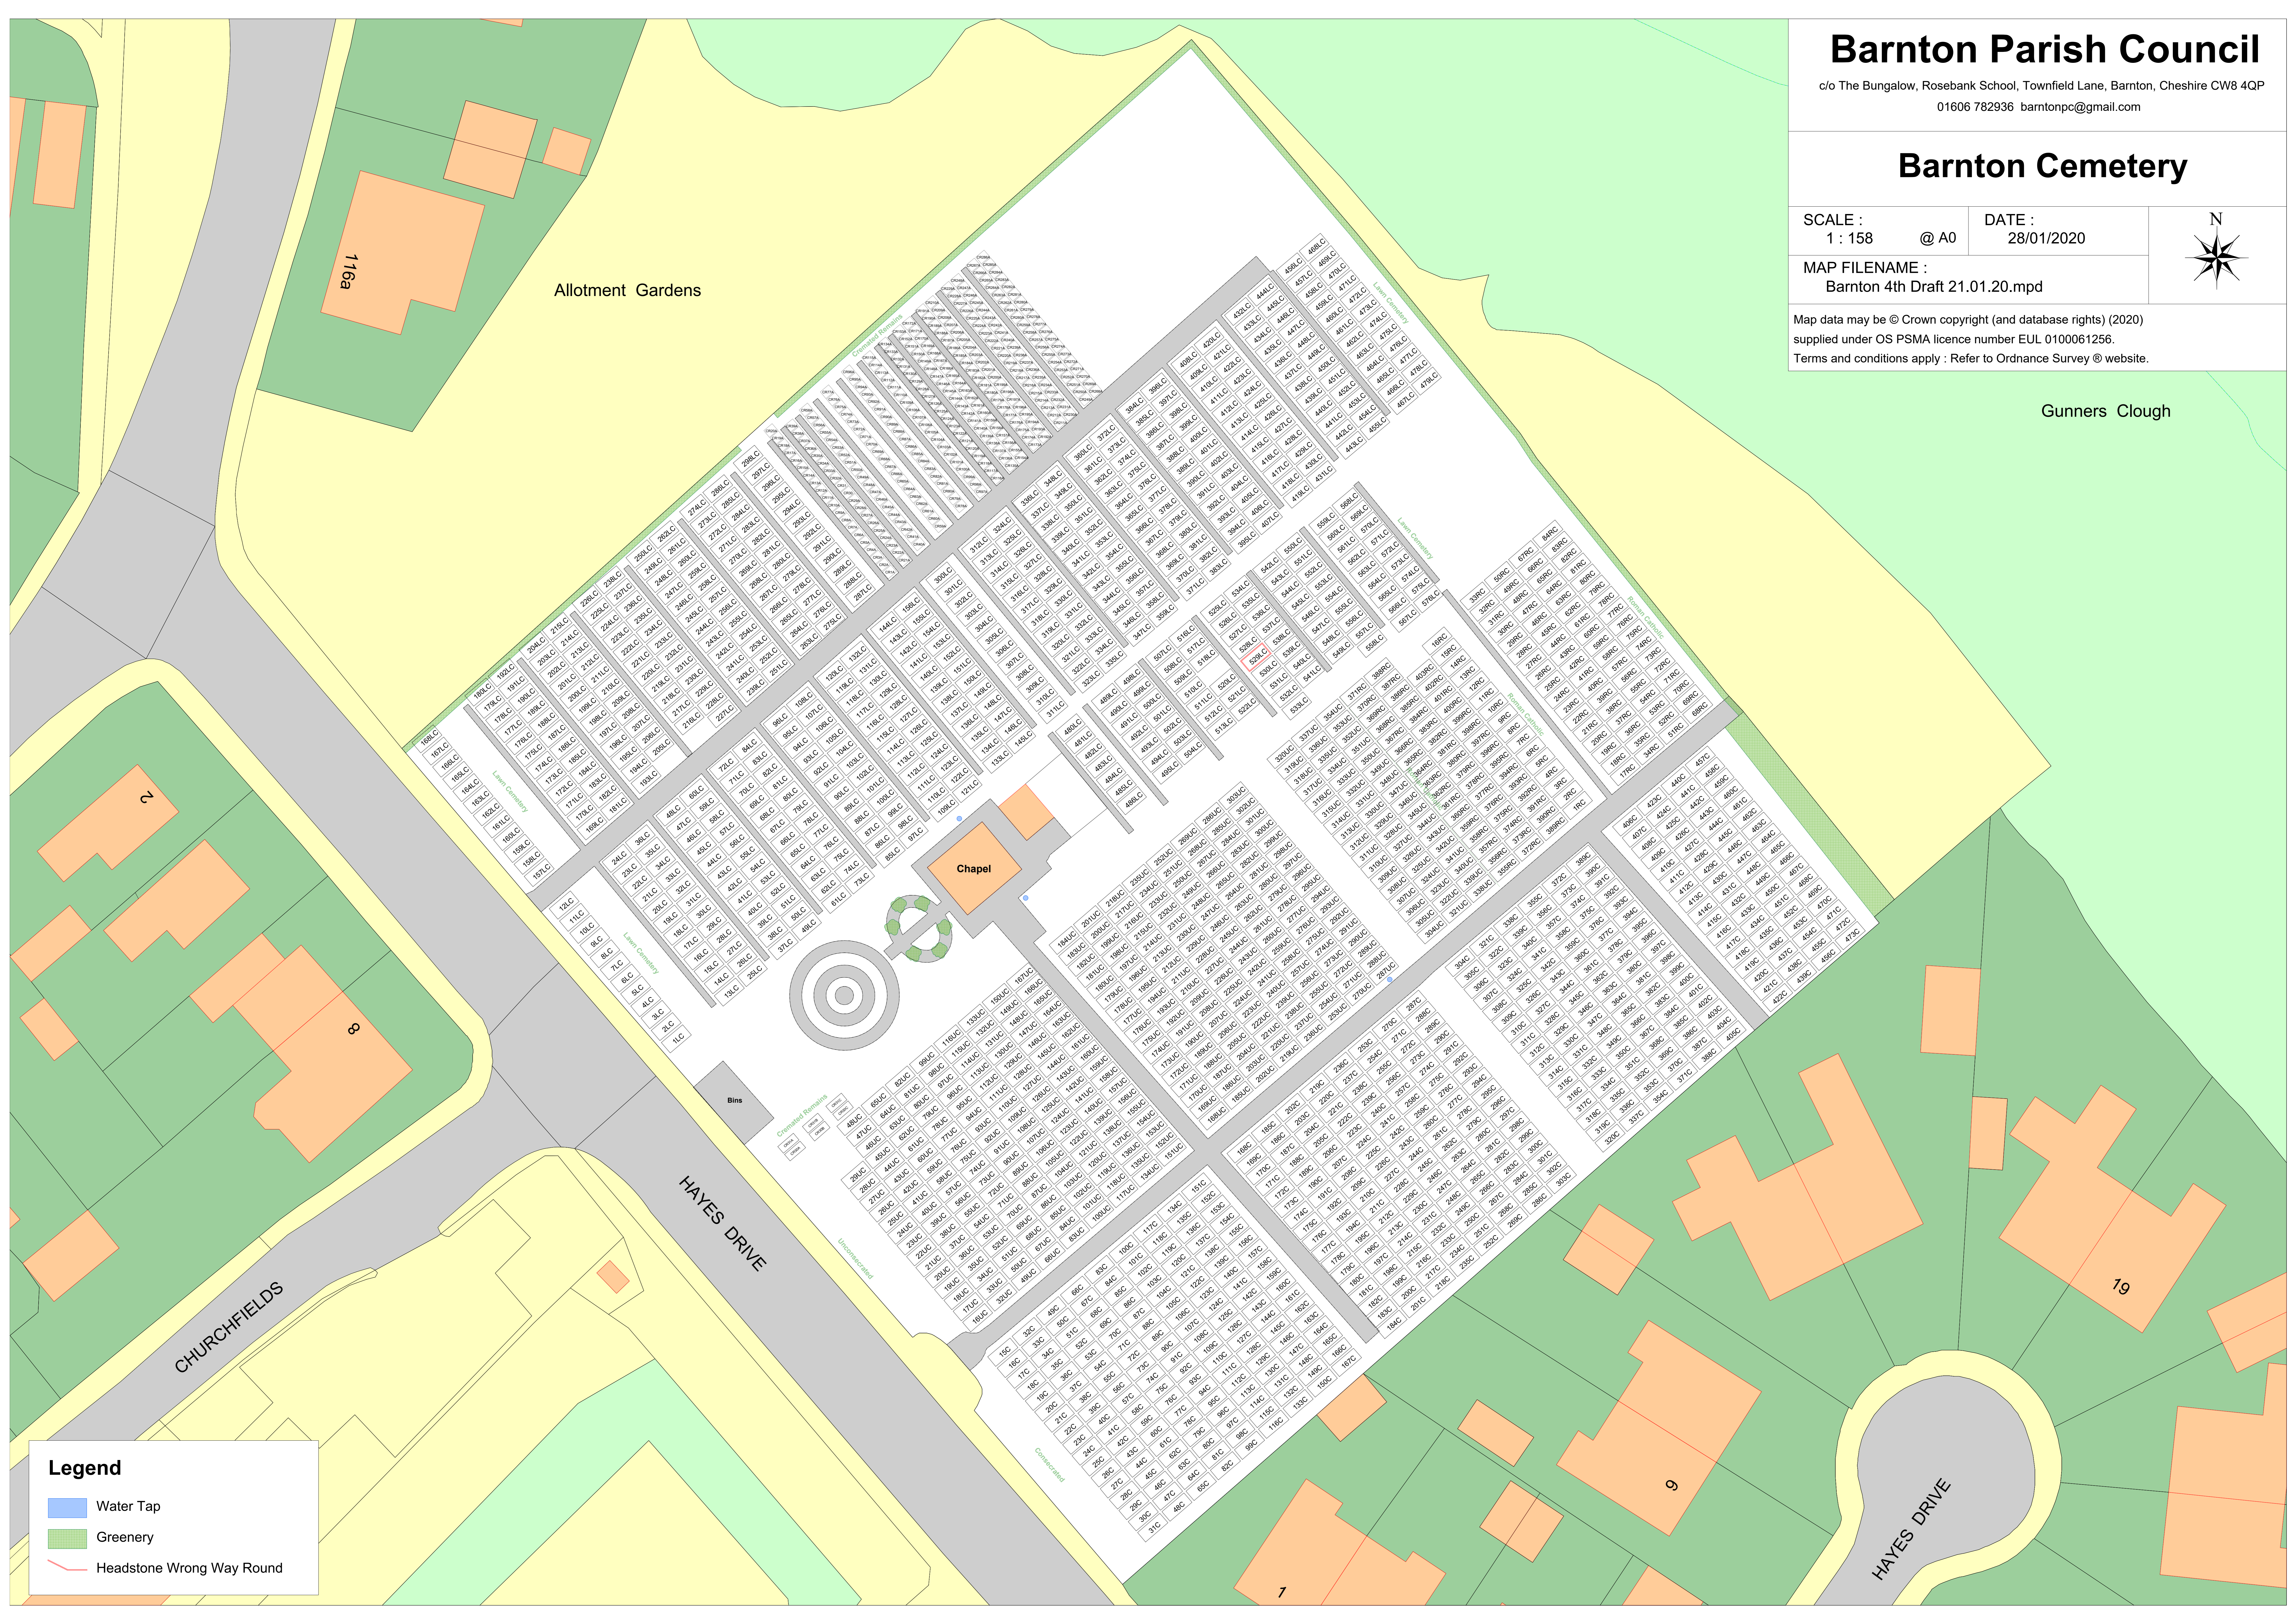

## Barnton Cemetery

SCALE :  
1 : 158

@ A0

DATE :  
28/01/2020

MAP FILENAME :  
Barnton 4th Draft 21.01.20.mpd

Map data may be © Crown copyright (and database rights) (2020)  
supplied under OS PSMA licence number EUL 0100061256.

Terms and conditions apply : Refer to Ordnance Survey @ website.

Gunners Clough

### Legend

-  Water Tap
-  Greenery
-  Headstone Wrong Way Round

116a

Allotment Gardens

Chapel

Bins

HAYES DRIVE

CHURCHFIELDS